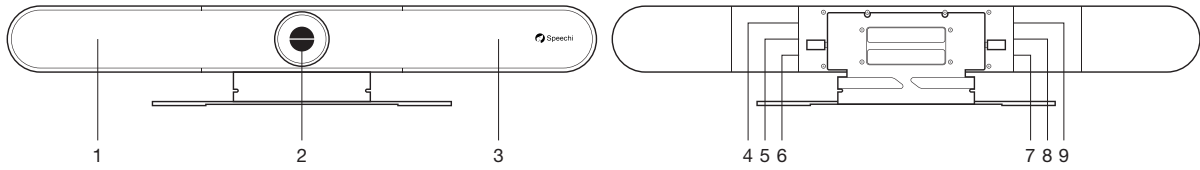

# Quick start guide for your 4K camera / soundbar

Reference : SPE-VA460

- 1. Speaker
- 2. Lens
- 3. Microphone
- 4. Power output
- 5. HDMI video output
- 6. USB-C video+audio output
- 7. Mic extensions
- 8. Audio IN
- 9. Audio OUT