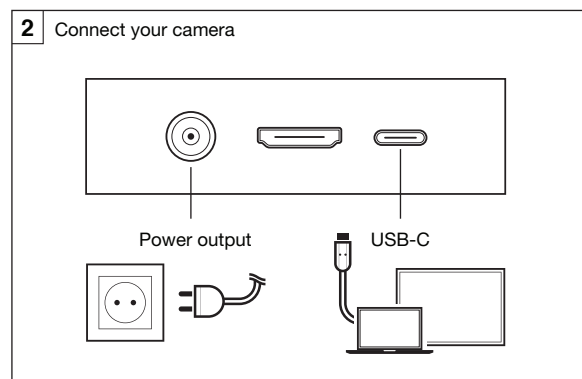

# Quick start guide for your 4K camera / soundbar

Reference : SPE-VA460

- 1. Speaker
- 2. Lens
- 3. Microphone
- 4. Power output
- 5. HDMI video output
- 6. USB-C video+audio output
- 7. Mic extensions
- 8. Audio IN
- 9. Audio OUT