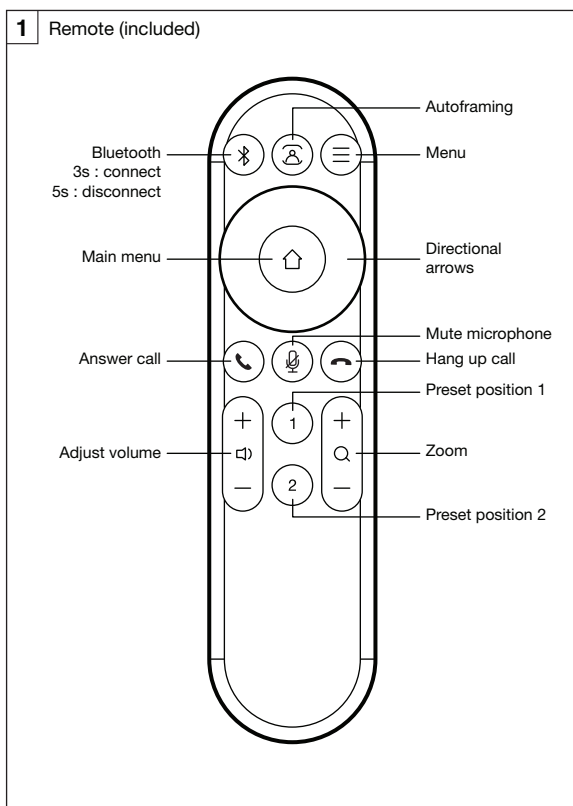

# Quick start guide for your 4K camera / soundbar

Reference : SPE-VA460

- 1. Speaker
- 2. Lens
- 3. Microphone
- 4. Power output
- 5. HDMI video output
- 6. USB-C video+audio output
- 7. Mic extensions
- 8. Audio IN
- 9. Audio OUT