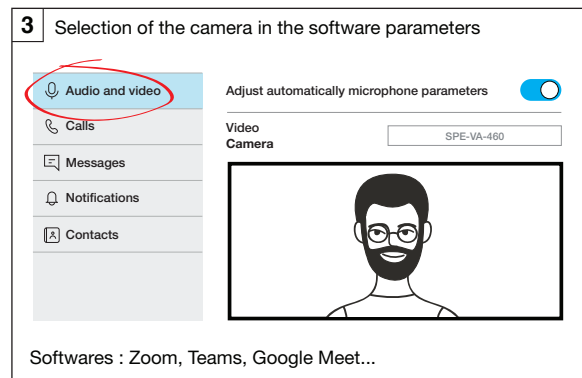

# Quick start guide for your 4K camera / soundbar

Reference : SPE-VA460

- 1. Speaker
- 2. Lens
- 3. Microphone
- 4. Power output
- 5. HDMI video output
- 6. USB-C video+audio output
- 7. Mic extensions
- 8. Audio IN
- 9. Audio OUT